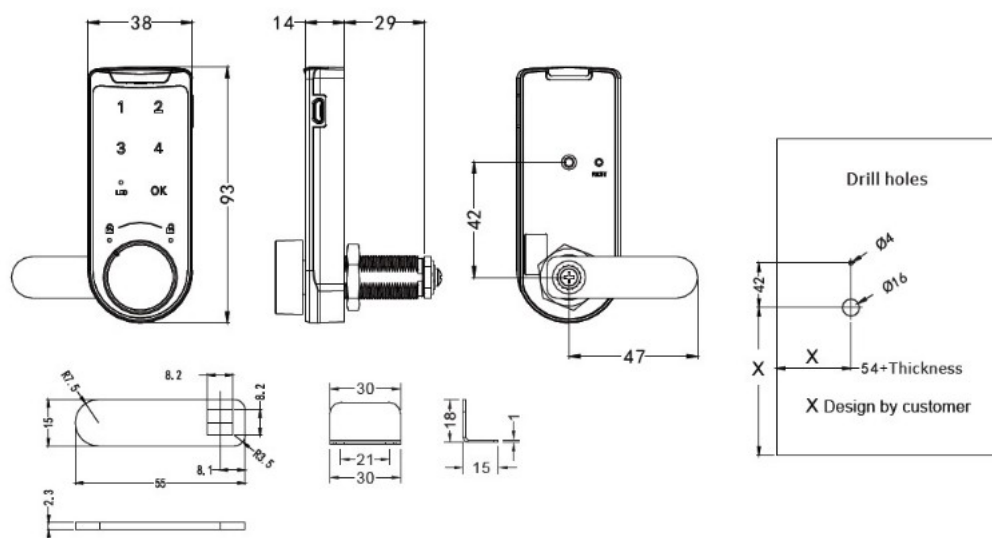

## Description:

Elec. Combination Cam Lock, "Marc", Public, Silver/Black Body, Incl. Striking Plate & Straight Cam Plate CE: 47mm, (Battery CR2032 Not Included) - Download Userguide, From [www.siso.dk](http://www.siso.dk)

## Item number:

14.60.390-0

Units	Box	Carton	HS Code	Barcode
Pcs.	1	50	8301300000	
				5704866479608